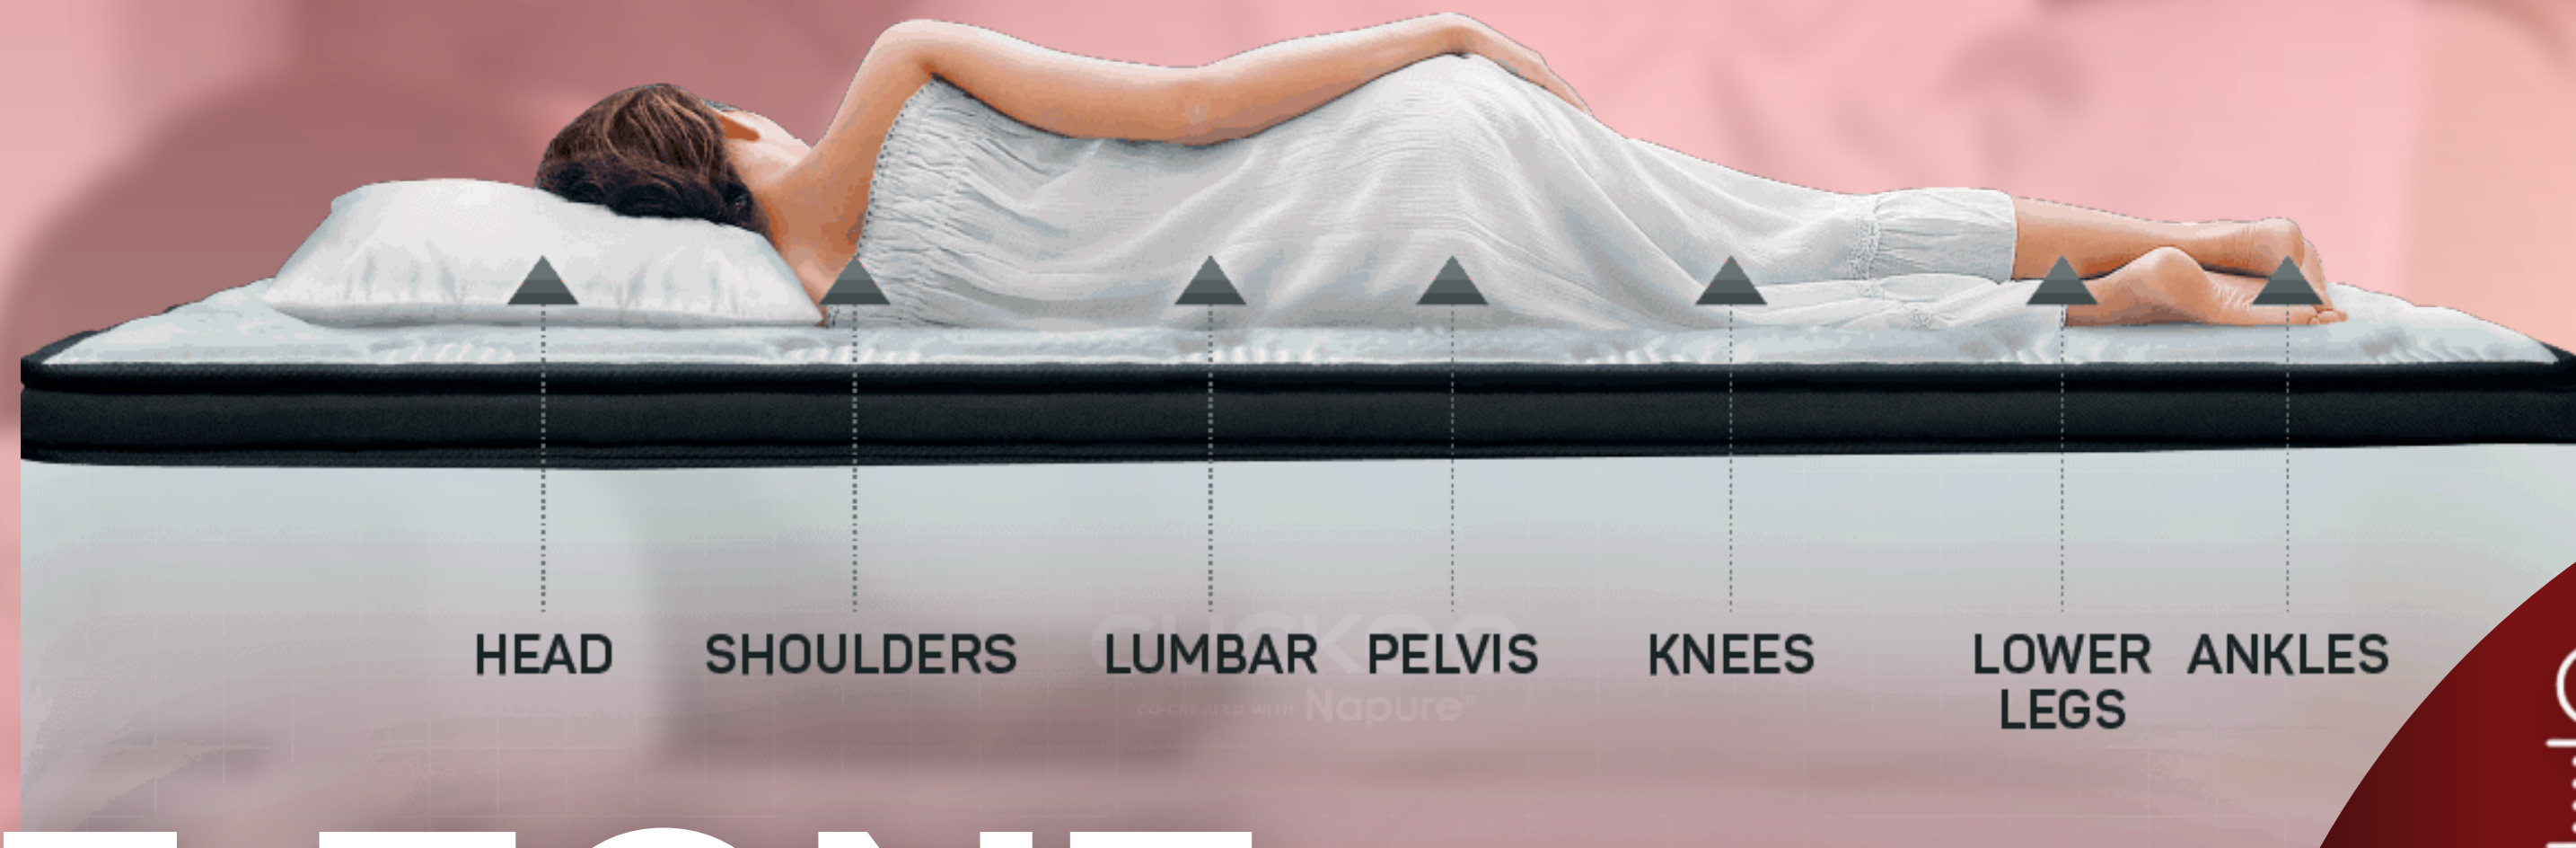

- **100% Natural**, 0% Synthetic.
- **Pure latex with no fillers.**
- **free from harmful chemicals** like Aniline, Pentachlorophenol and Tetra chlorophenol.

100% ANILINE-FREE

HYPOALLERGENIC

Clinically tested to be **HYPOALLERGENIC**
— gentle and safe for everyone, from kids to parents!

Passed **SKIN IRRITATION TEST & SKIN SENSITISATION TEST**

Adapts to your body's natural shape
for perfect comfort and restorative rest.

7-ZONE SKELETAL SUPPORT

— A **Spring-free Innovation** that delivers durability and balance without the hassle of flipping. —

NON-FLIP DESIGN

A springless mattress offers...

01 QUIETER Experience 

02 EVEN SUPPORT 
without pressure points or motion disturbance

03 EASY 
Setup & Movement

SPRING FREE

THE RIGHT **FIRM**NESS

TOO SOFT